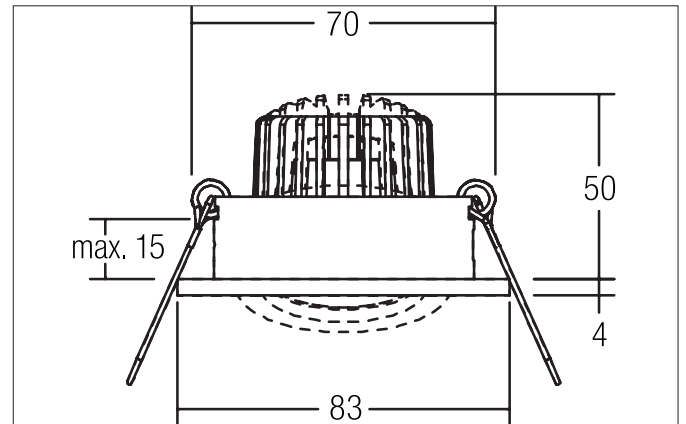

**BERRIE-R LED recessed spot set, on/off switchable**

Article no. 38326073

Light.  
For Generations.**Tender**

LED recessed spot set, on/off switchable, Round. Toolless ceiling installation by installation springs. Ceiling cut-out  $\varnothing$  70 mm, Installation depth 50 mm, Outer diameter 83 mm, Weight 0,155 kg. Reflector silver with rotationssymmetrical, deep, wide distributed light intensity. optimal light distribution due to a glass transparent cover. Luminous flux 680 lm, Power 1 x 6 W, Light colour warm white, Correlated color temperature (CCT) 3.000 K, Colour rendering index CRI > 80, Housing material: Cast aluminium / Aluminium / Glass, Colour: White, Permissible ambient temperature (ta): -20 °C - +25 °C, Protection class (EN 61140): II, Degree of protection (DIN EN 60529): IP20, .With electronic driver, on/off switchable.

Article data	
Article no.	38326073
GTIN	4251433909606
Series name	BERRIE-R
Short description	LED recessed spot set, on/off switchable
Material	Cast aluminium / Aluminium / Glass
Colour	White
Type of surface	Glossy
Shape	Round
Outer diameter	83 mm
Built-in diameter	70 mm
Installation depth	50 mm
Hight	4 mm
Weight	0.155 kg

**BERRIE-R LED recessed spot set, on/off switchable**  
Article no. 38326073Light.  
For Generations.

Packing data	
Gross weight	0.183 kg
Length of packaging	140 mm
Packaging width	110 mm
Packaging height	120 mm
Disposal at end of life	<p>This product must not be disposed of with household waste. You are obliged, to dispose of such electrical waste separately.</p> <p>By disposing of electrical waste and other old or defective electronics separately, you support recycling or other forms of re-use. In that way you help to take care and to avoid that harmful substances get into the environment.</p>