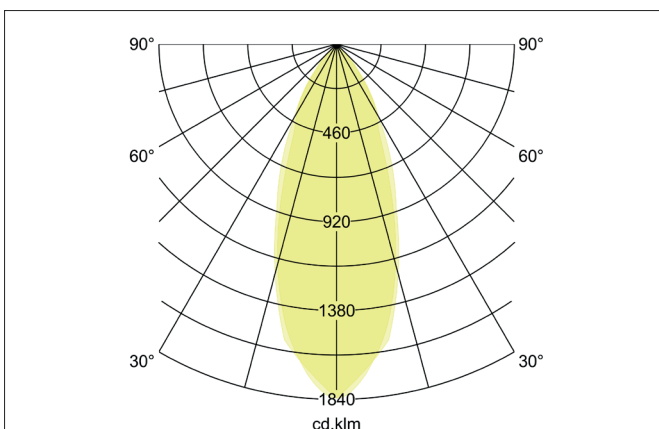

**BERRIE-R LED recessed spot set, on/off switchable**

Article no. 38326073

Light.  
For Generations.**Tender**

LED recessed spot set, on/off switchable, Round. Toolless ceiling installation by installation springs. Ceiling cut-out  $\varnothing$  70 mm, Installation depth 50 mm, Outer diameter 83 mm, Weight 0,155 kg. Reflector silver with rotationssymmetrical, deep, wide distributed light intensity. optimal light distribution due to a glass transparent cover. Luminous flux 680 lm, Power 1 x 6 W, Light colour warm white, Correlated color temperature (CCT) 3.000 K, Colour rendering index CRI > 80, Housing material: Cast aluminium / Aluminium / Glass, Colour: White, Permissible ambient temperature (ta): -20 °C - +25 °C, Protection class (EN 61140): II, Degree of protection (DIN EN 60529): IP20, .With electronic driver, on/off switchable.

Article data	
Article no.	38326073
GTIN	4251433909606
Series name	BERRIE-R
Short description	LED recessed spot set, on/off switchable
Material	Cast aluminium / Aluminium / Glass
Colour	White
Type of surface	Glossy
Shape	Round
Outer diameter	83 mm
Built-in diameter	70 mm
Installation depth	50 mm
Hight	4 mm
Weight	0.155 kg

**BERRIE-R LED recessed spot set, on/off switchable**

Article no. 38326073

Light.  
For Generations.

Lighting technology	
Colour temperature	3.000 K
Light colour	White
Light output	Direct
Luminous flux	680 lm
System efficiency	113 lm/W
Colour rendering	CRI > 80
Reflector	High-gloss
Reflektorfarbe	silver
Beam angle	38°
Light sharing	Symmetric
Adjustable color temperature	No